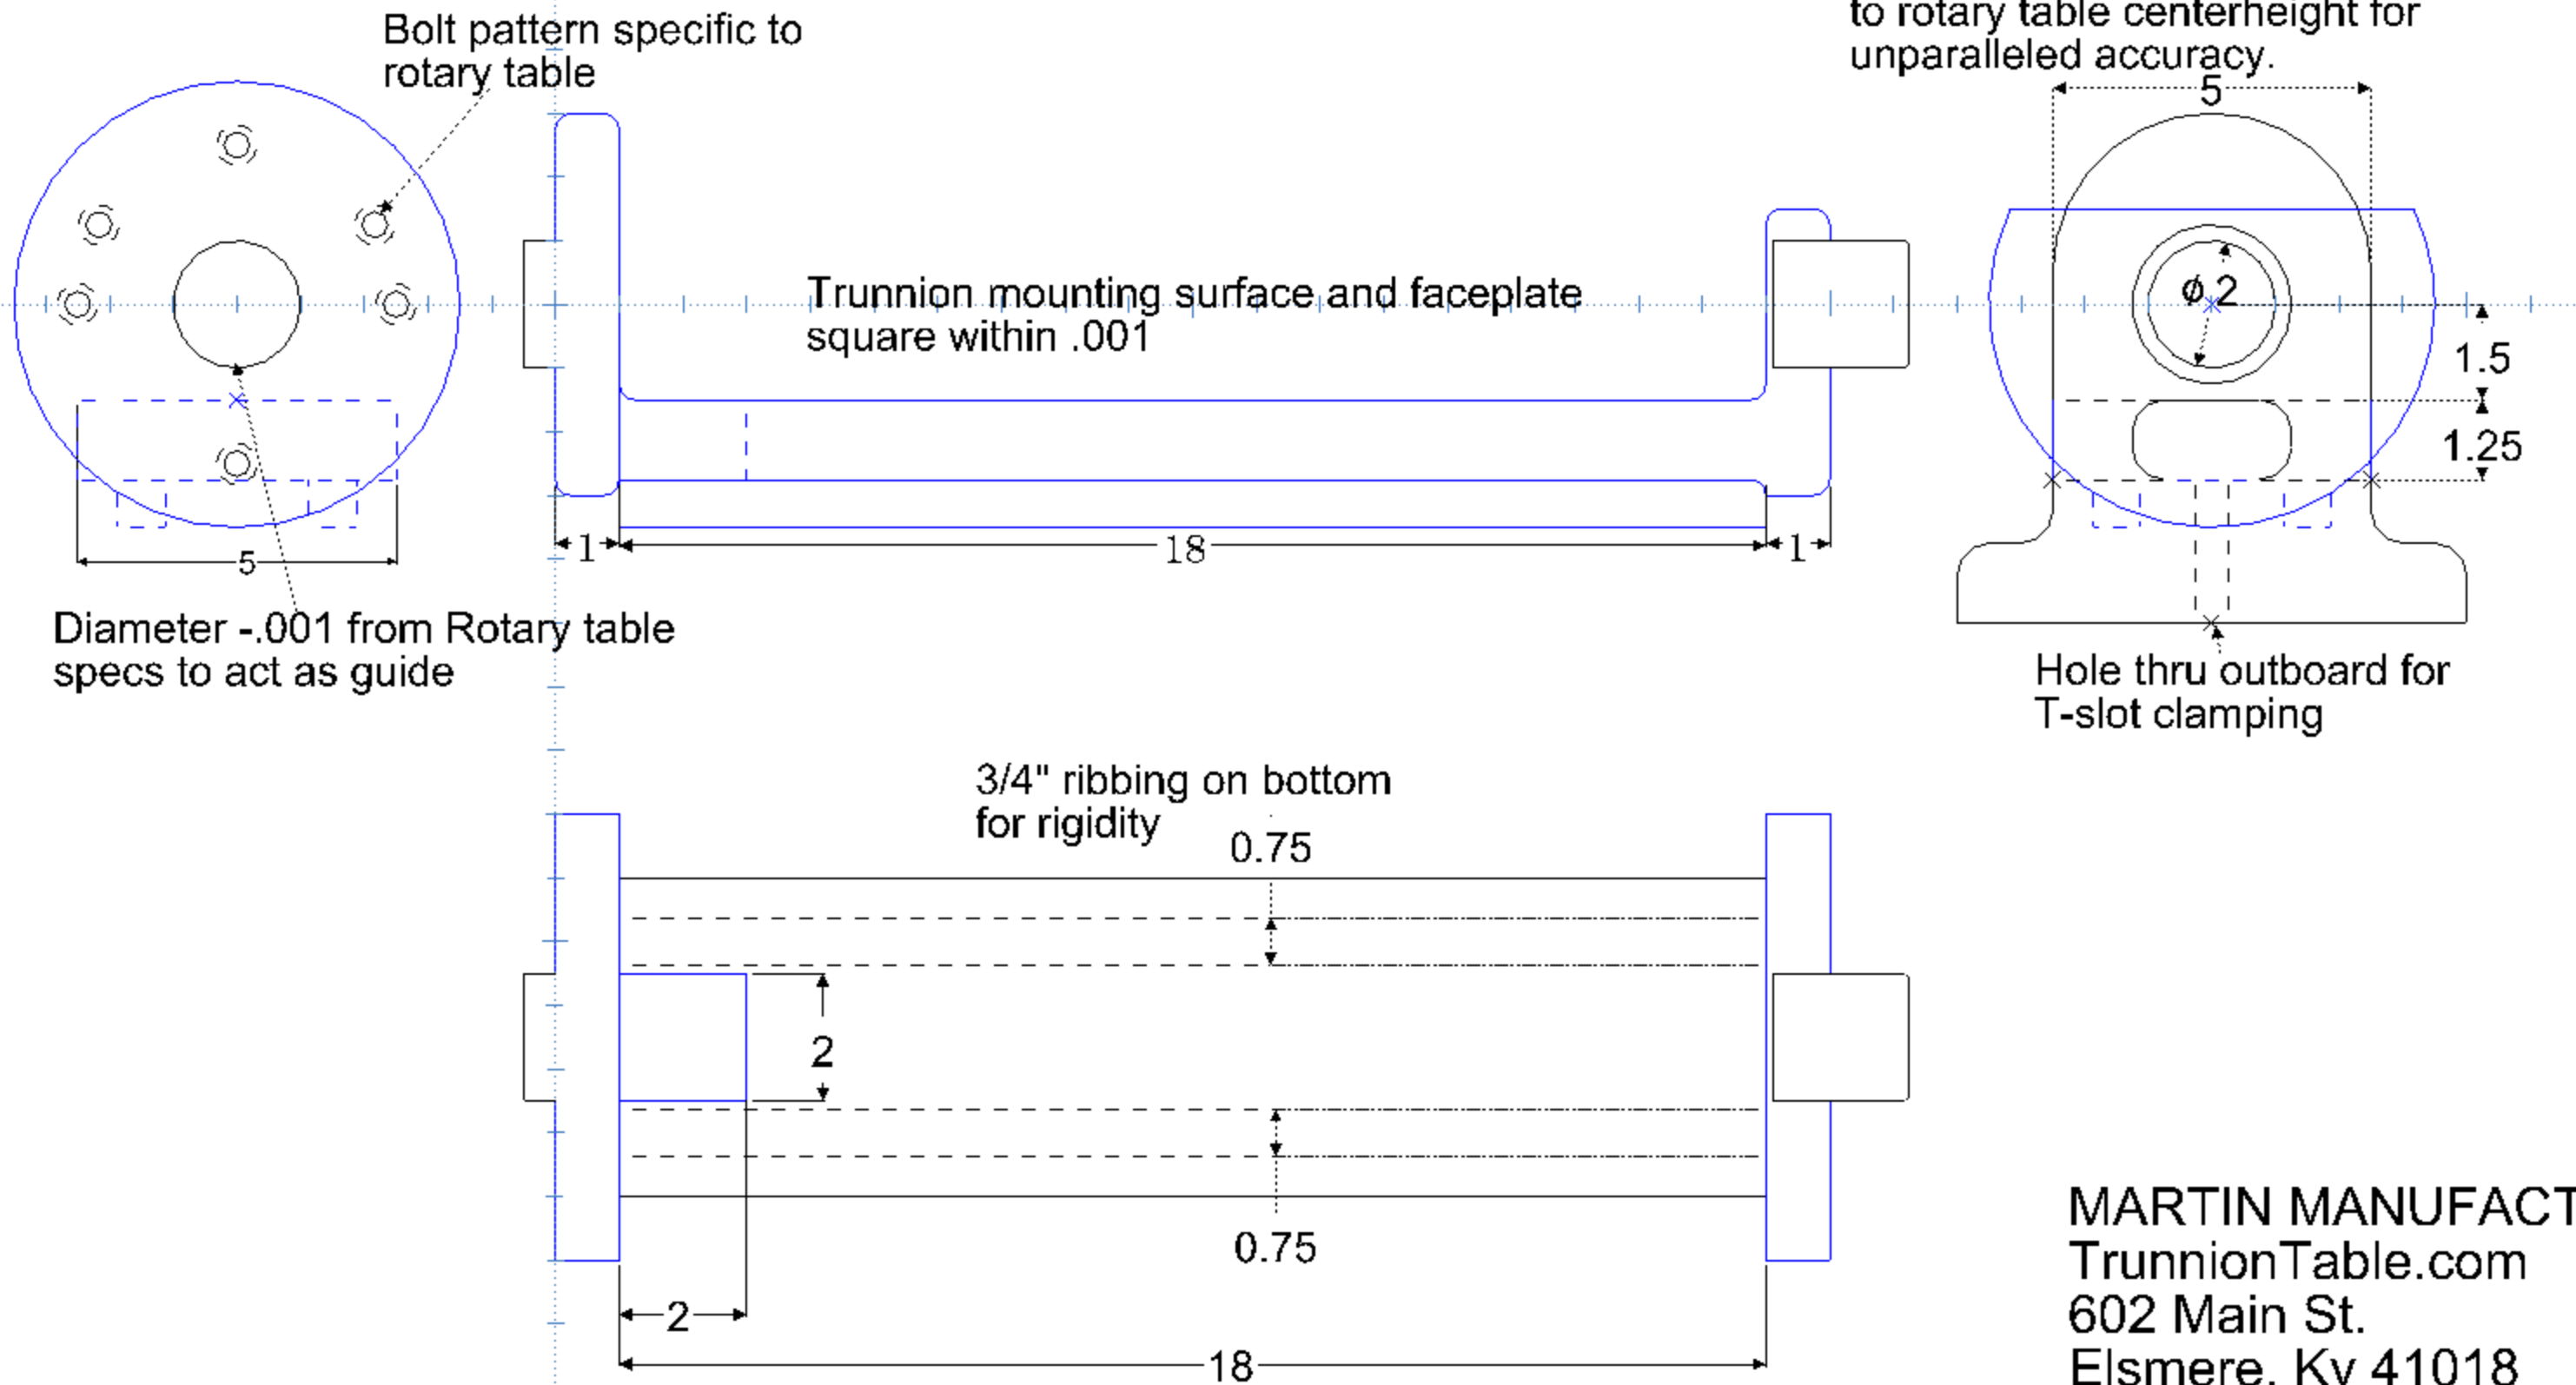

Stallion 4/18/single sided

MARTIN MANUFACTURING
TrunnionTable.com
602 Main St.
Elsmere, Ky 41018
859-727-9900

Material class 35 cast iron